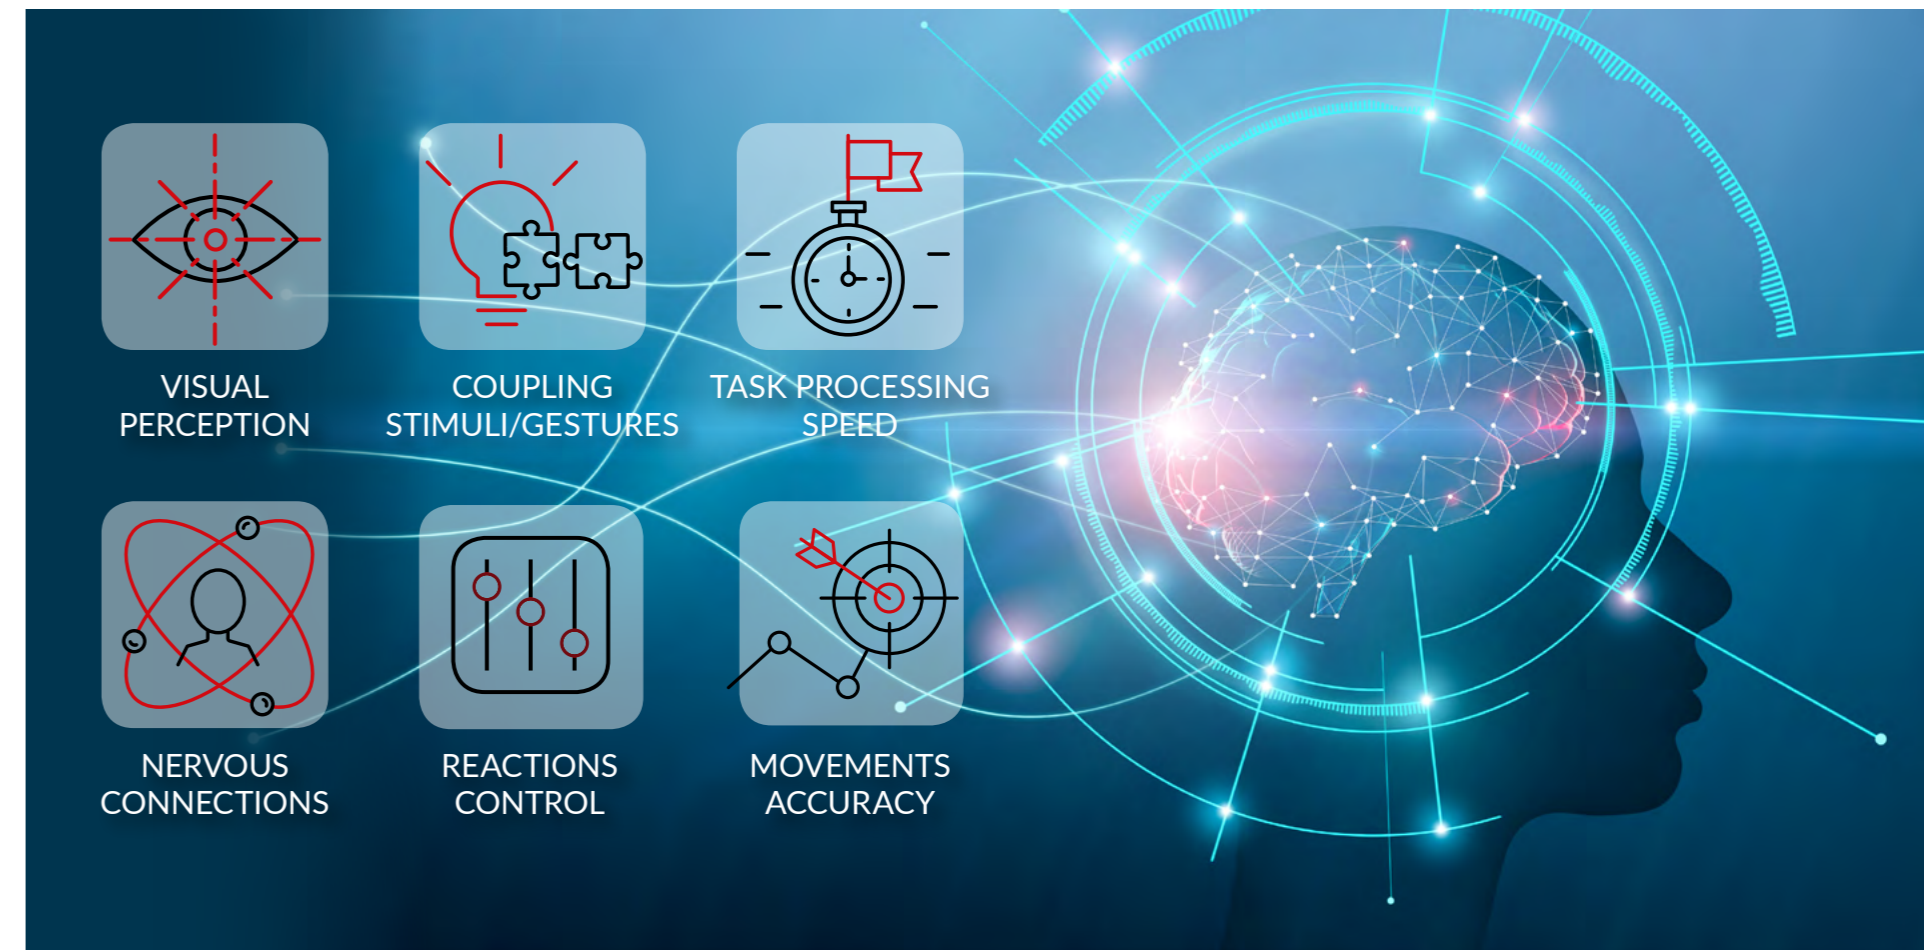

COGNITIVE TRAINING

REAX LIGHTS COMPACT IS AN OPPORTUNITY TO IMPROVE ALL ASPECTS RELATED TO THOUGHT PROCESSING, MEMORY, DECISION-MAKING MECHANISMS RELATED TO THE MOTOR TASKS.