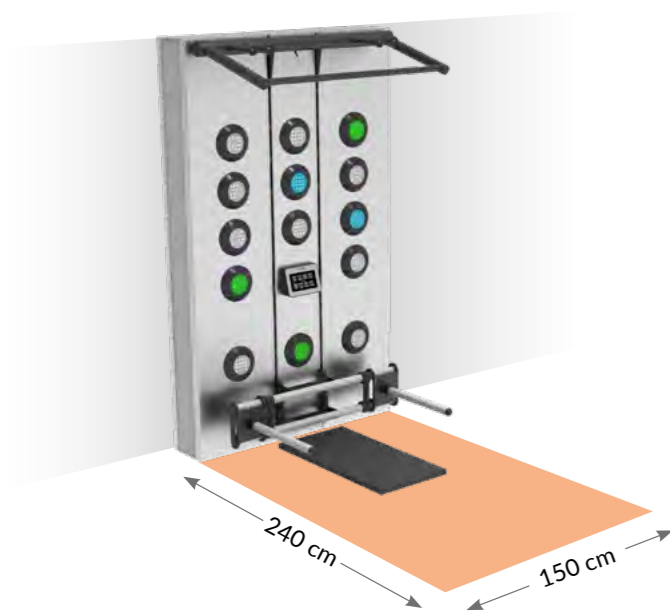

REAX LIGHTS

COMPACT 180

- 1 RE 1063
- 1 RE 1023
- 1 RE 1022
- 1 RE 1005
- 1 RE 1065

REAX STATION LIGHTS 180
PULL UP
REAX MULTIFUNCTIONAL BARS
MOBILE PARALLELS
SOFT MAT 100X50