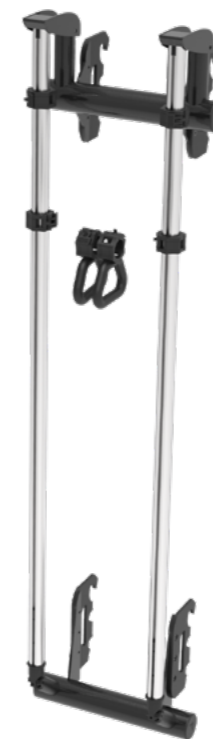

**RE 1022** REAX MULTIFUNCTIONAL BARS

LENGTH	CM   IN	125,70   49,49
HEIGHT	CM   IN	31,00   12,20
WIDTH	CM   IN	33,80   13,31

**RE 1104** PLYOMETRIC

LENGTH	CM   IN	83,80   32,99
HEIGHT	CM   IN	31,00   12,20
WIDTH	CM   IN	69,50   27,36

**RE 1102** PARALLELS

LENGTH	CM   IN	89,20   35,12
HEIGHT	CM   IN	31,00   12,20
WIDTH	CM   IN	80,30   31,61

**RE 1106** COMBAT KIT

LENGTH	CM   IN	167,60   65,98
HEIGHT	CM   IN	166,00   65,35
WIDTH	CM   IN	387,00   152,36

**RE 1105** DOUBLE BARS TRAINER

LENGTH	CM   IN	427,00   168,11
HEIGHT	CM   IN	223,00   87,80
WIDTH	CM   IN	713,00   280,71

**RE 5025** REAX LIGHTS - PRO 2 - ADVANCE 6

**RE 1049** REAX LIFT DISCS - 5 KG

**RE 1061** OLYMPIC BAR - 180