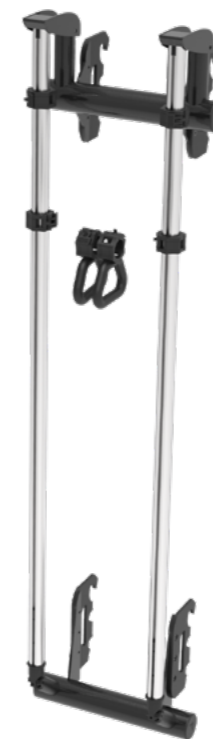

RE 1105 DOUBLE BARS TRAINER

LENGTH	CM | IN	427,00 | 168,11
HEIGHT	CM | IN	223,00 | 87,80
WIDTH	CM | IN	713,00 | 280,71

RE 1061 OLYMPIC BAR - 180

RE 1068 CUSHION

MORE ON REAXING.COM