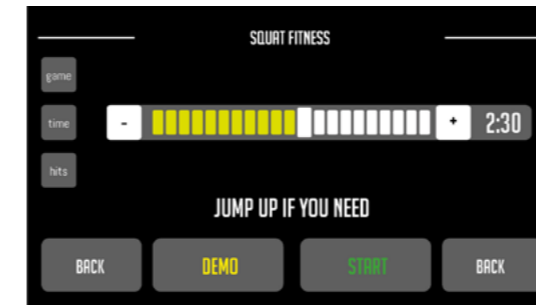

SETTING

SET GOAL, EXERCISE AND THE TYPE OF EXECUTION:
1- GAME
2- TIME
3- HITS