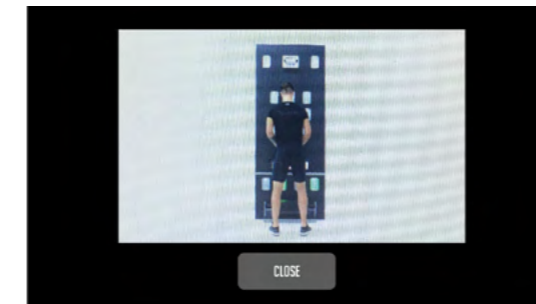

CONTROL SYSTEMS

THE REAX LIGHTS COMPACT APPS ARE CONCEIVED TO GIVE THE BEST USER EXPERIENCE TO TRAINERS AND USERS. THE APPS MATCH THE MOST DEMANDING REQUESTS FROM THE INDUSTRY.

- SPECIAL APP INCLUDED
- PRESETTED PROGRAMS
- EASY USER INTERFACE

INTUITIVE INTERFACES

HOME

CHOOSE THE LEVEL
1 - FITNESS
2 - INTERMEDIATE
3 - PROFESSIONAL

SETTING

SET GOAL, EXERCISE AND THE TYPE OF EXECUTION:
1- GAME
2- TIME
3- HITS

DEMO

IF YOU WANT TO KNOW HOW TO DO A SELECTED EXERCISE, CHECK OUT THE DEMO VIDEO.