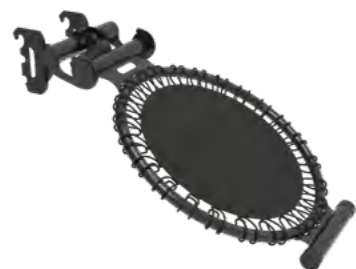

TRAINING ACCESSORIES

**RE 1005** MOBILE PARALLELS

EACH PART

LENGTH	CM   IN	70,40   27,72
HEIGHT	CM   IN	28,90   11,38
WIDTH	CM   IN	20,80   8,19

**RE 1103** RE BOUNDER

LENGTH	CM   IN	150,00   59,06
HEIGHT	CM   IN	795,00   312,99
WIDTH	CM   IN	107,00   42,13