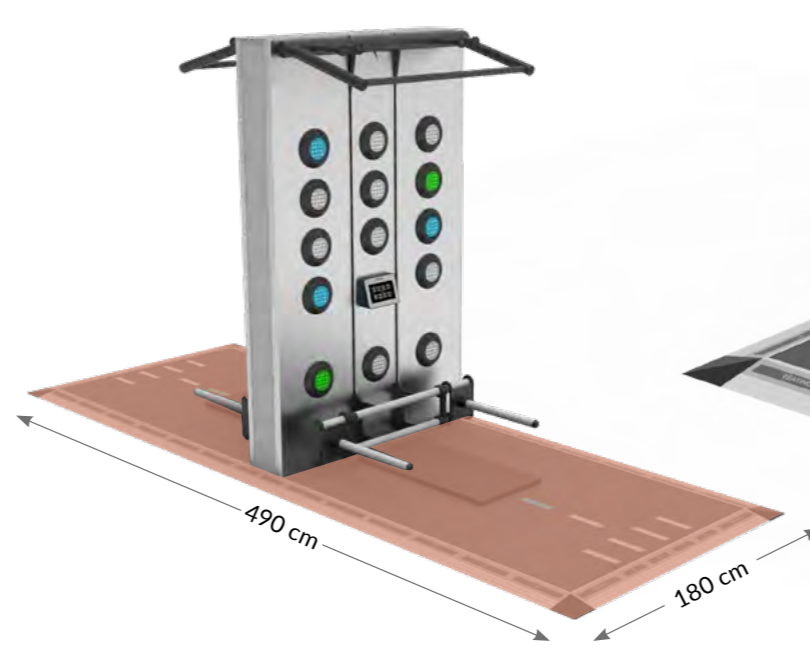

COMPACT F 360

- 1 RE 1214
- 2 RE 1134
- 2 RE 1023
- 2 RE 1022
- 2 RE 1005
- 2 RE 1065

REAX STATION LIGHTS 360
WIRED INTERACTIVE FLOOR
PULL UP
REAX MULTIFUNCTIONAL BARS
MOBILE PARALLELS
SOFT MAT 100X50