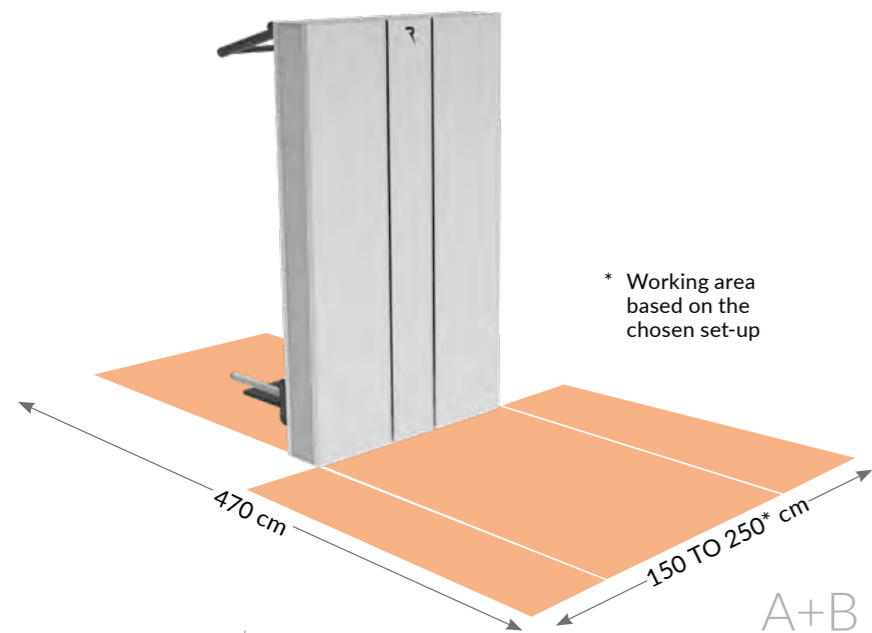

REAX LIGHTS

COMPACT 360 MIX

- 1 RE 1063
- 1 RE 1135

REAX STATION LIGHTS 180
KIT FOR UPGRADING TO
REAX STATION 360
PULL UP
REAX MULTIFUNCTIONAL BARS
MOBILE PARALLELS
SOFT MAT 100X50