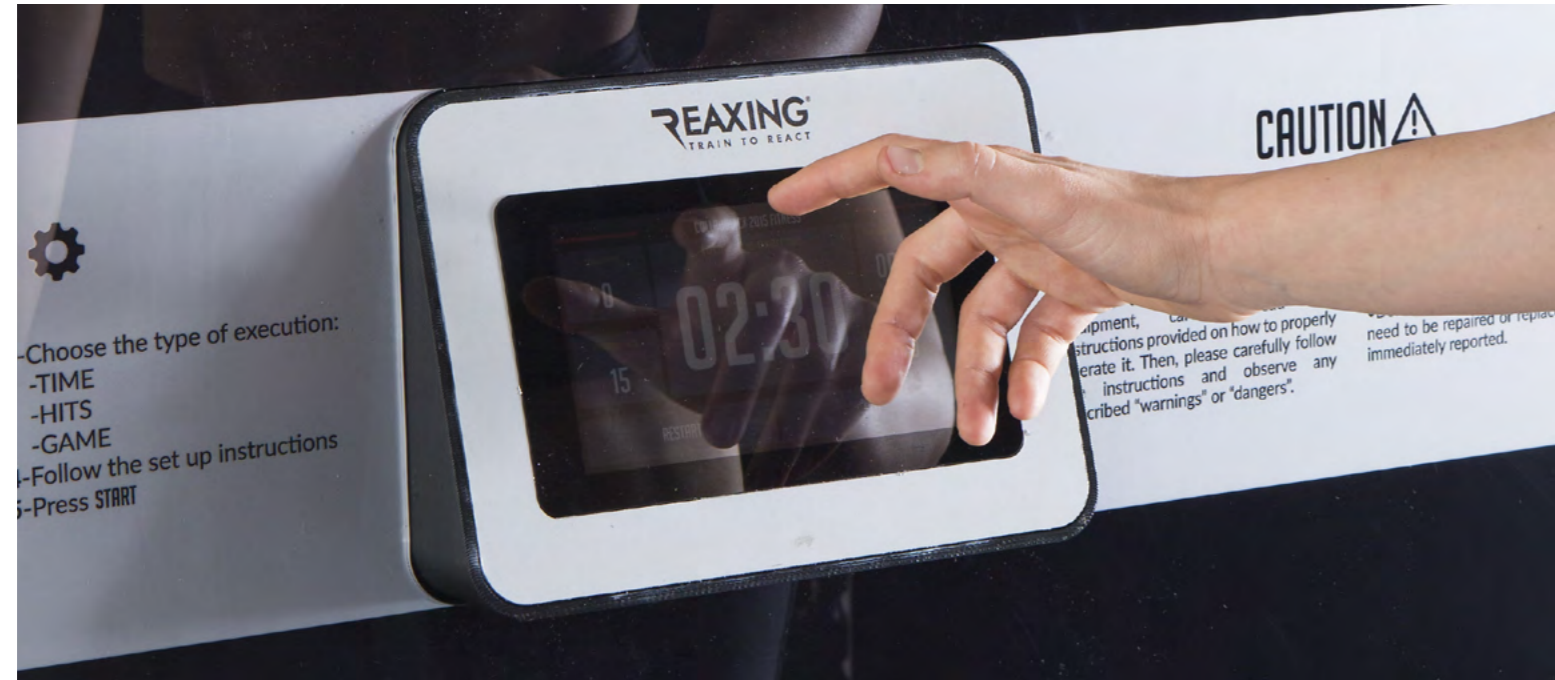

# CONTROL SYSTEMS

THE REAX LIGHTS COMPACT APPS ARE CONCEIVED TO GIVE THE BEST USER EXPERIENCE TO TRAINERS AND USERS. THE APPS MATCH THE MOST DEMANDING REQUESTS FROM THE INDUSTRY.

- SPECIAL APP INCLUDED
- PRESETTED PROGRAMS
- EASY USER INTERFACE