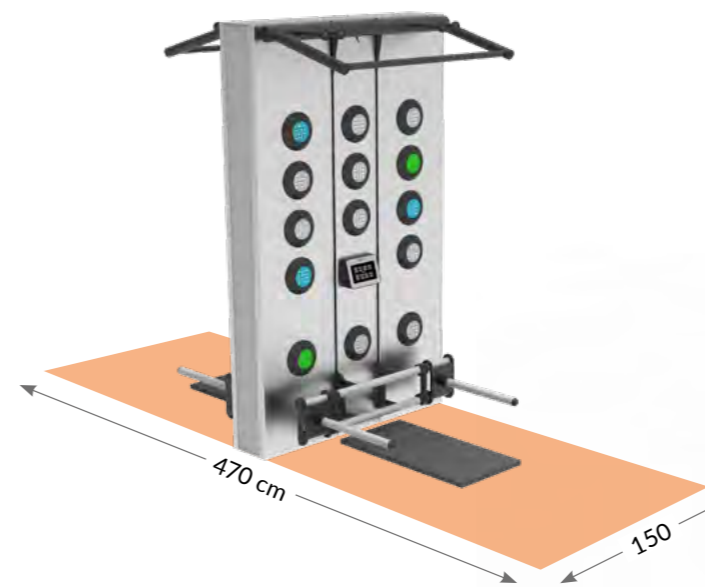

COMPACT 360

- 1 RE 1214
- 2 RE 1023
- 2 RE 1022
- 2 RE 1005
- 2 RE 1065

REAX STATION LIGHTS 360
PULL UP
REAX MULTIFUNCTIONAL BARS
MOBILE PARALLELS
SOFT MAT 100X50

A+B SIDE