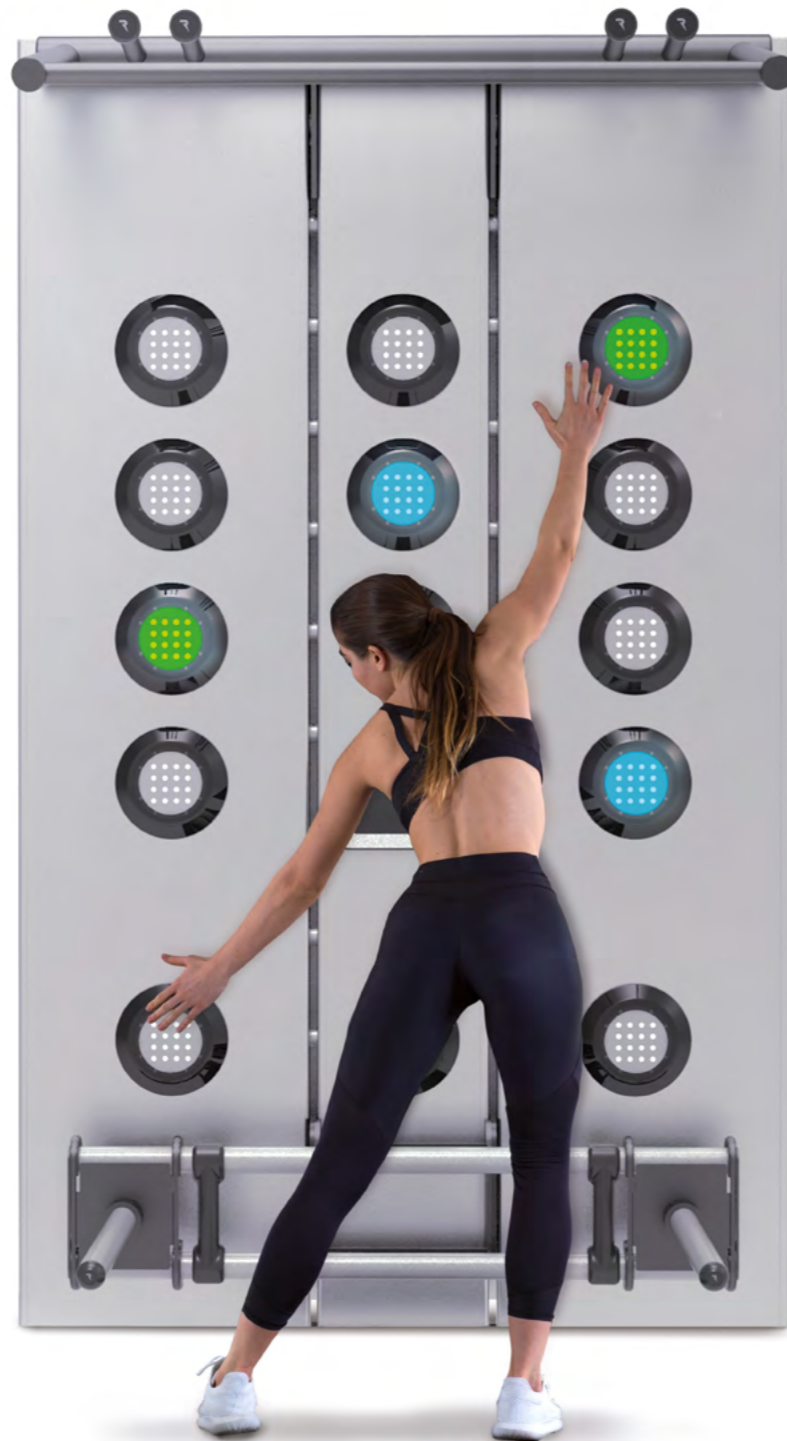

WHY IS IT SO INNOVATIVE?

SUDDEN AND DYNAMIC VISUAL STIMULATION,
APPLIED FOR MOTOR PURPOSES.

- > IMPROVING PERIPHERAL VISION
- > IMPROVING TASK PROCESSING SKILLS
- > IMPROVEMENT IN MOTOR-GESTURE MANAGEMENT
- > IMPROVING THE REACTIVITY
- > IMPROVING THE COORDINATION
- > IMPROVING POST-ACCIDENT FUNCTIONAL RECOVERY
- > SUPPORT IN NEURODEGENERATIVE DISEASES TREATMENT