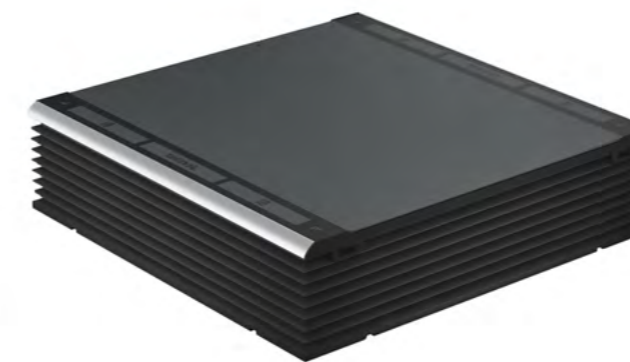

REAX BOARD 125

TECHNICAL SPECS

EQUIPMENT SPECIFICATIONS

AUTO STOP	YES
EMERGENCY STOP SYSTEM	YES
BLUETOOTH	YES
MOVEMENT	3D MOTION
MAXIMUM USER WEIGHT	150 KG | 330 LB
STEP UP HEIGHT	33 CM | 12,9921 IN
FRONTAL INCLINATION RANGE	+/- 11°
SIDE INCLINATION RANGE	+/- 14°
FRAME COLORS	GREY/BLACK
WIDTH OF USE	97 CM | 38,19 IN
LENGTH OF USE	125 CM | 49,21 IN

EQUIPMENT DIMENSION

WIDTH	134,5 CM | 52,95 IN
LENGTH	126 CM | 49,61 IN
HEIGHT	32 CM | 12,60 IN

POWER REQUIREMENTS

INTERNATIONAL 240 VAC	YES
USA AND CANADA 110 VCA	YES
POWER CABLE LENGTH	1,5 M

REGULATORY

CE	YES