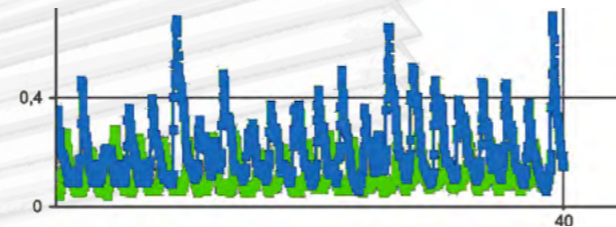

- > HIGH PROPRIOCEPTIVE STIMULATION
- > HIGH POSTURAL ACTIVATION
- > HIGHEST CORE INVOLVEMENT
- > INCREASED METABOLIC ACTIVITY
- > INCREASED ENERGY EXPENDITURE
- > MORE MUSCLE FIBRE INVOLVEMENT
- > IMPROVED NEURAL EFFICIENCY
- > CONSISTENT BALANCE IMPROVEMENT
- > FALLS PREVENTION

TRAINING COMPARISON (EMG)
WITH VS WITHOUT INTERFERENCES