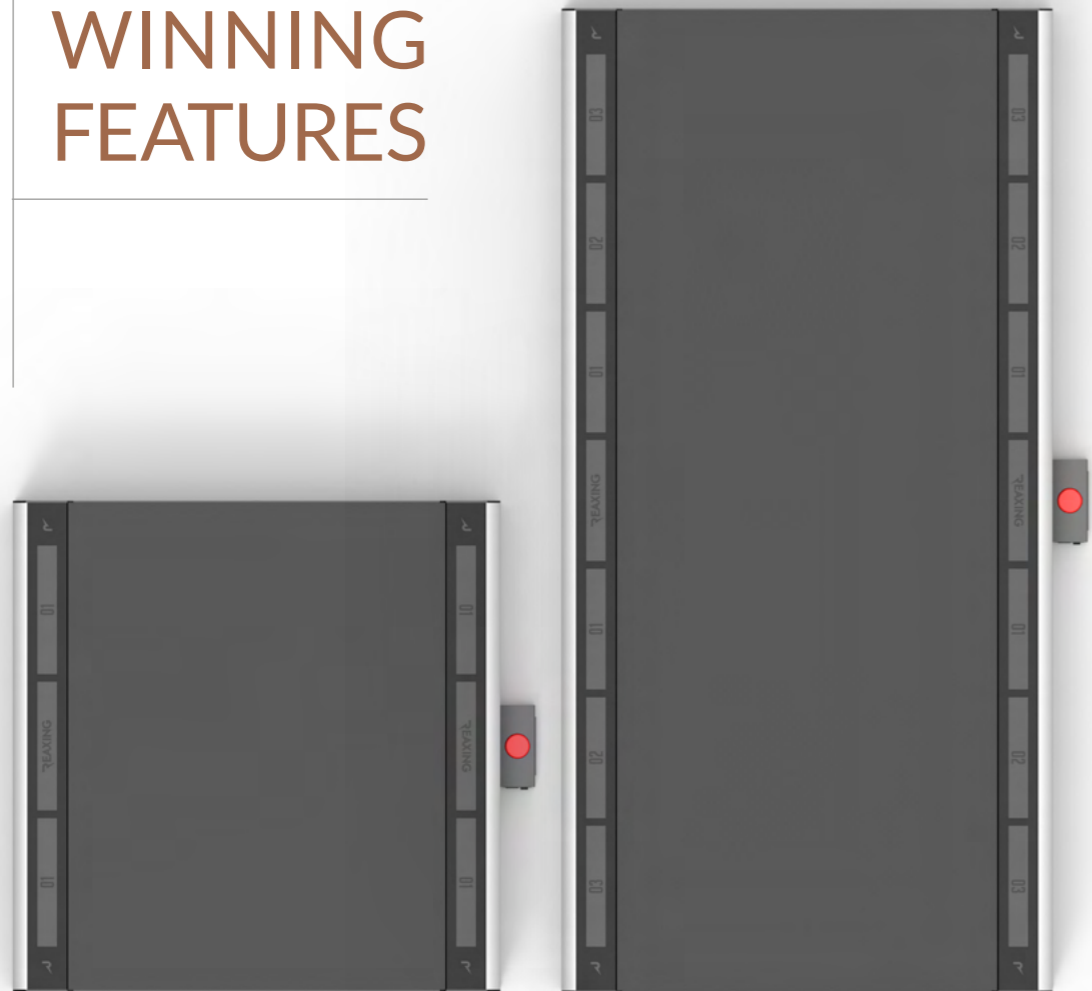

WINNING FEATURES

- **UNIQUE**
  the only smart floor in the market able to offer 3D movements.
- **ORIGINAL**
  Made in Italy, patented and entirely based on the Italian concept and unique design.
- **UNPREDICTABLE**
  1st in the world characterized by the 3D motion and the Sudden Dynamic Impulse technology
- **RELIABLE**
  Attention to details, built using the best materials to make it strong and durable.
- **USER-FRIENDLY**
  Intuitive use thanks to our dedicated app. Also, It is possible to remotely control it via tablet.
- **POWERFUL & SILENT**
  Equipped with 2 engines, silent even at high level of interferences.