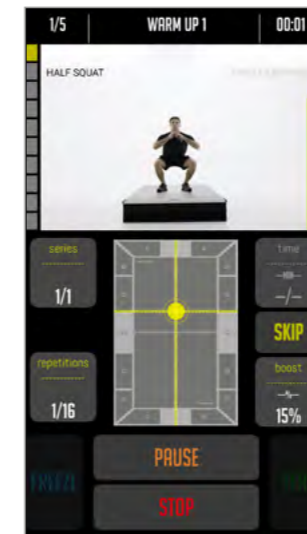

EXERCISES
VIDEO LIBRARY

OPEN USE
WITH QUICK START

MANUAL FOR
CUSTOMIZED ROUTINES