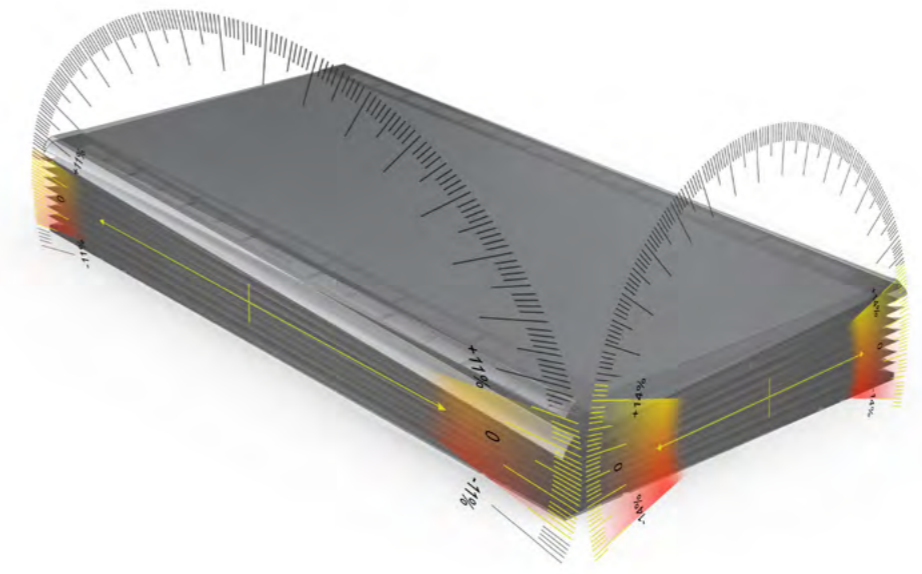

3D MOTION

THE REAX BOARD IS THE ONLY SMART FLOOR WITH **3D MOTION** TECHNOLOGY THAT PERFORMS SUDDEN INCLINATIONS IN EVERY DIRECTION.