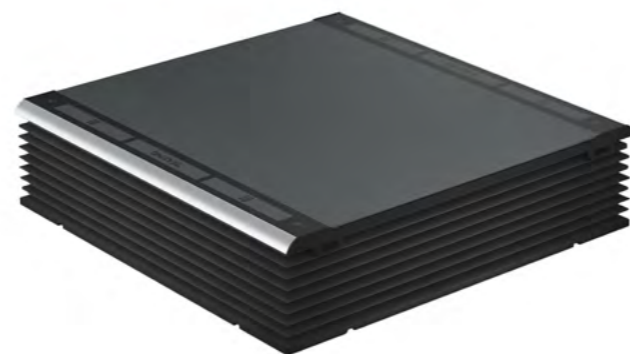

REAX BOARD 125

RE 1016