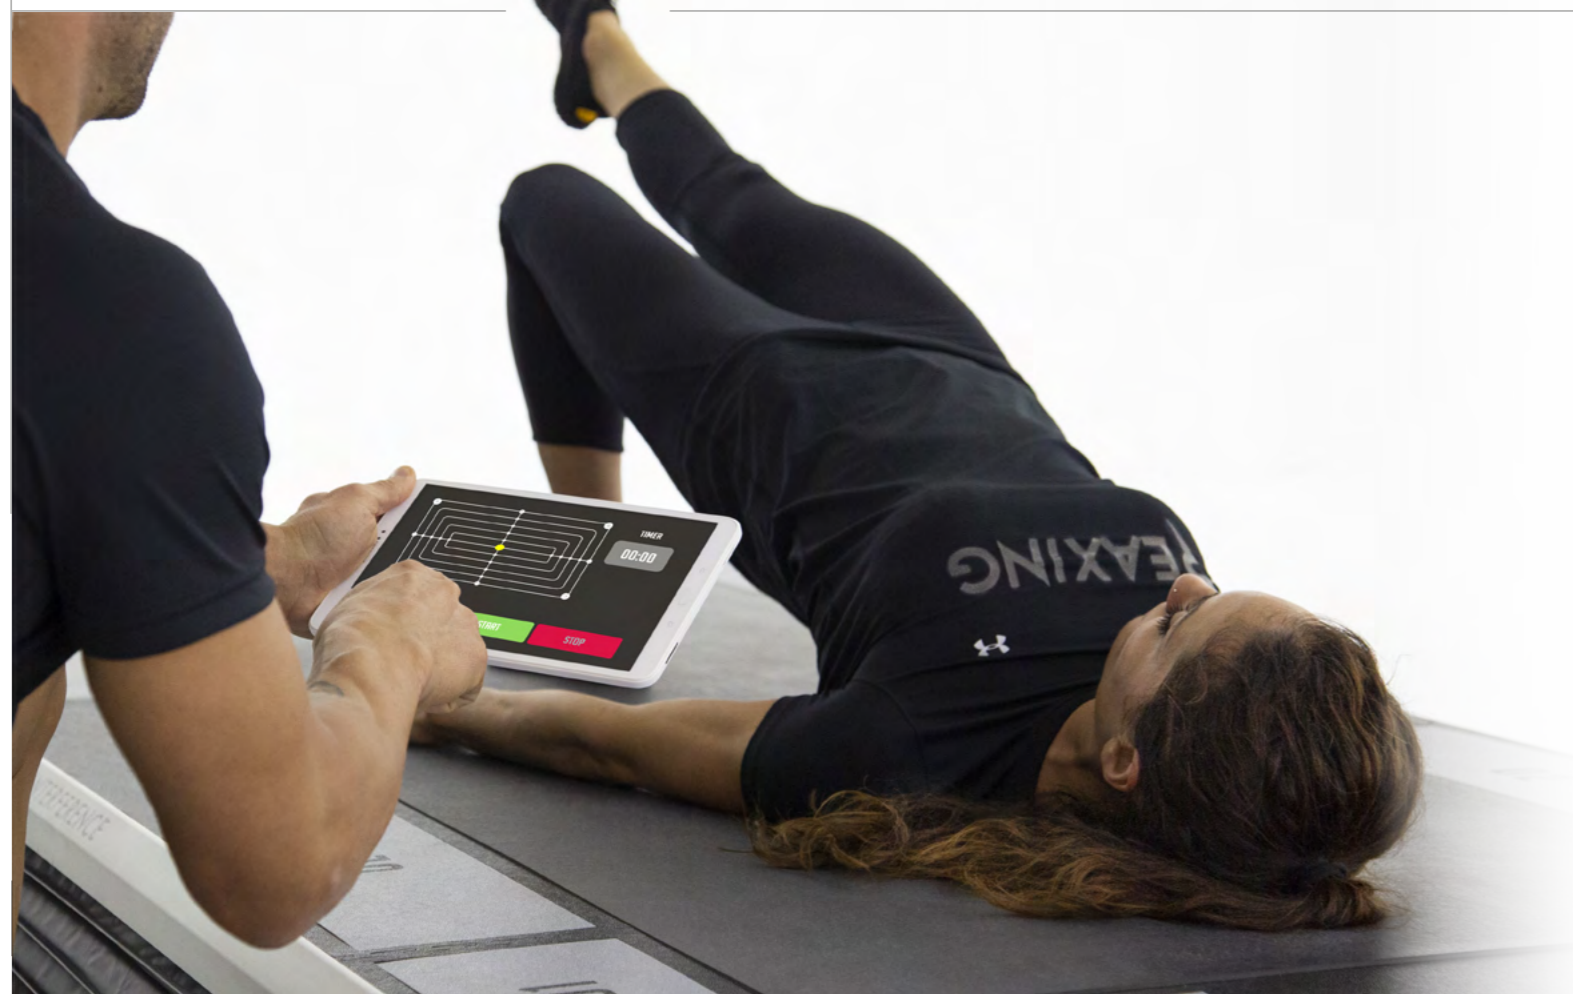

PROFESSIONAL FIELDS

REAX BOARD is the ideal training partner to achieve better results in less time, with a superior sensory and motor experience. It is perfect for training effectively multiple users in many fields with specialized activities.

- PROFESSIONAL SPORT AND TRAINING CENTER
- HIGH PERFORMANCE STUDIO
- SPORT REHAB STUDIO
- MEDICAL FITNESS CENTER
- FITNESS & WELLNESS GYM
- HOTEL & RESORT GYM
- HOME & RESIDENCE GYM
- PERSONAL TRAINING STUDIO
- HEALTH & MEDICAL CENTER
- MUNICIPAL / MILITARY GYM