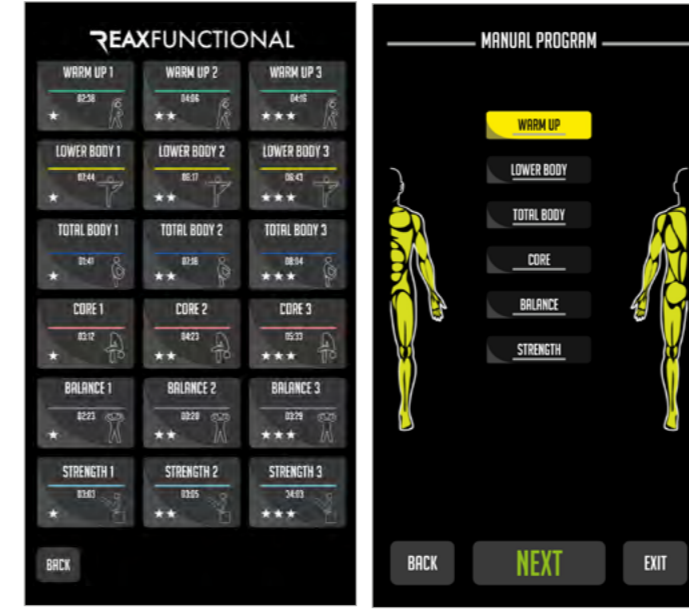

REAX TABLET

AN OPTIONAL TABLET INTEGRATED WITH A DEDICATED APP ALLOWS THE USER TO PROGRAM AND CONTROL EACH PHASE OF THE WORKOUT. IT IS ALSO POSSIBLE FOR THE TRAINER TO GIVE AND MODIFY THE IMPULSES DURING THE EXERCISE.

LEADING THE GAME

LIVE
M O D E

THE SPECIAL LIVE PROGRAM (AVAILABLE ONLY ON TABLET) ALLOWS THE TRAINER TO KEEP CONTROL OF THE INTERFERENCES.

PRO2 INTERFACES

4 DIFFERENT POSSIBILITIES OF USE, SELECTABLE FROM THE CONSOLE HOMEPAGE: REAX RUN FOR RUNNING, REAX BOARD FOR BODYWEIGHT EXERCISES, REAX FUNCTIONAL FOR NEUROMUSCULAR TRAINING AND REAX TIMER TO BETTER MANAGE YOUR WORKOUTS.

Home

Reax Board

Reax Timer

Reax Run

Reax Functional

LIGHTING SYSTEM

OPTIONAL

REAX 1001 PRO2 VERSION CAN BE EQUIPPED WITH THE REAX LIGHTS PRO SYSTEM CONTROLLED BY A DEDICATED REAX TABLET.

AREA SET-UP

ONE-INFINITY-ONE IS VERSATILE AND CAN FIT IN ANY SPACE, CREATING REAL TRAINING AREAS WHERE USERS CAN PERFORM A SAFE AND EFFECTIVE WORKOUT.

180° SPACE

WALL MOUNTED

TO TRAIN UP TO 5 PEOPLE IN THE SAME TIME