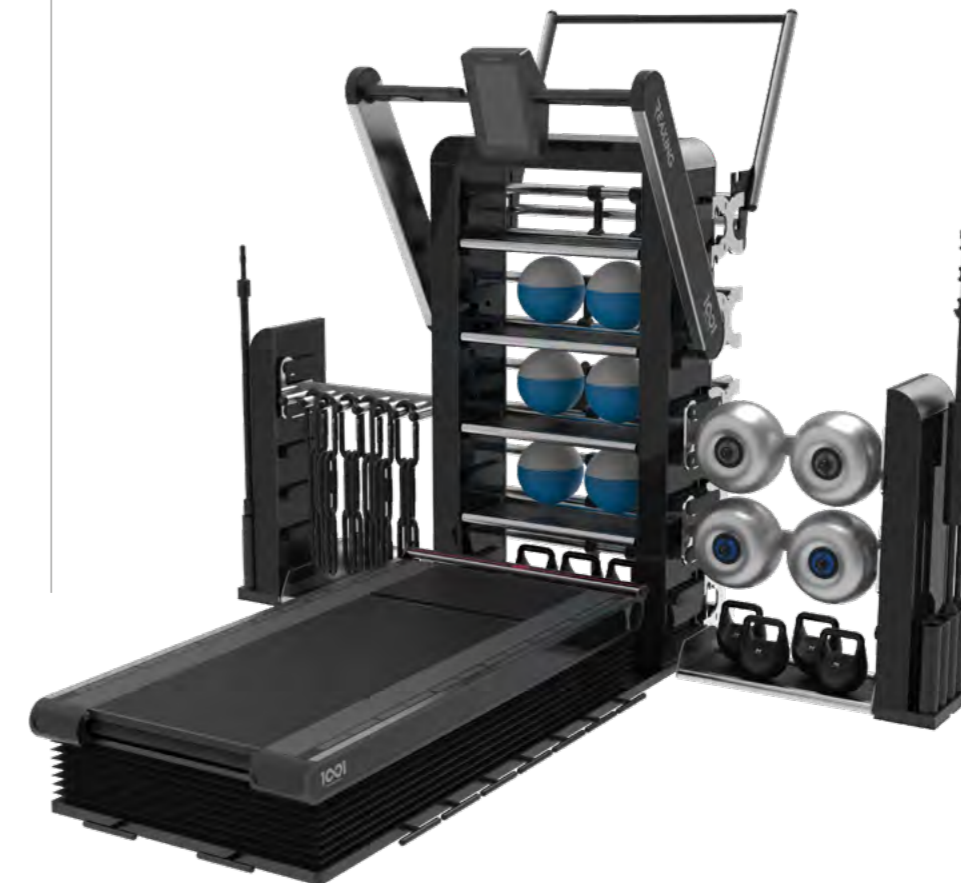

CONFIGURATION EXAMPLES

1001 CAN COME IN MANY DIFFERENT CONFIGURATIONS TO PERFECTLY FIT YOUR NEEDS. A WIDE RANGE OF ACCESSORIES FOR TRAINING AND STORAGE PURPOSES ARE AVAILABLE.