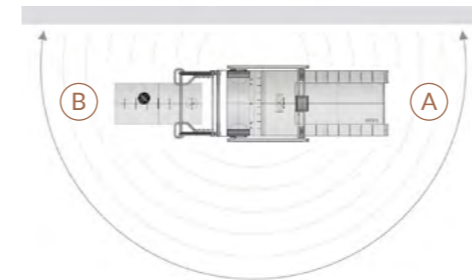

360° SPACE

NO WALL MOUNTED

TO TRAIN UP TO 8 PEOPLE IN THE SAME TIME

180° SOLUTIONS

MINIMUM
PRODUCT
SPACE **3,4** SQM

WALL MOUNTED (15 cm)
FRONTAL position:
• A side use for training

180° SOLUTIONS

MINIMUM
PRODUCT
SPACE **4,2** SQM

NEAR THE WALL (70 cm)
FRONTAL position:
• A side use for training
• B side use for storage
LATERAL position:
• A side use for training
• B side use for training / storage

360° SOLUTIONS

MINIMUM
PRODUCT
SPACE **5,7** SQM