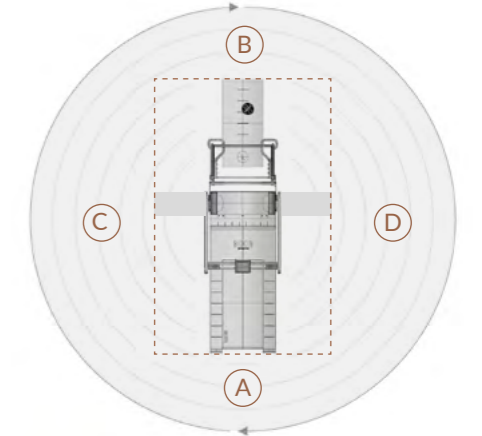

NO WALL MOUNTED
1 OR 2 PEOPLE

- A side use for training
- B side use for training / storage

360° SOLUTIONS

MINIMUM
PRODUCT
SPACE FROM **16** SQM

NO WALL MOUNTED
1 OR 2 PEOPLE

- A side use for training
- B side use for training / storage
- C side use for training / storage
- D side use for training / storage