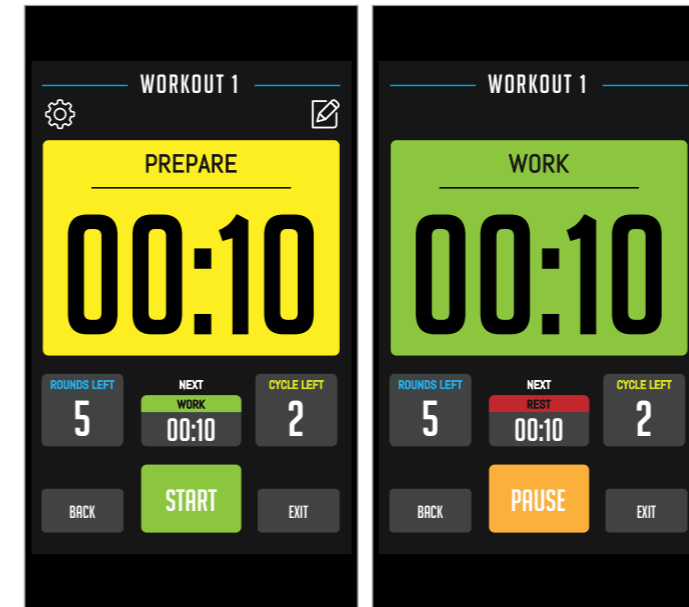

PRO2 INTERFACES

4 DIFFERENT POSSIBILITIES OF USE, SELECTABLE FROM THE CONSOLE HOMEPAGE: REAX RUN FOR RUNNING, REAX BOARD FOR BODYWEIGHT EXERCISES, REAX FUNCTIONAL FOR NEUROMUSCULAR TRAINING AND REAX TIMER TO BETTER MANAGE YOUR WORKOUTS.

Reax Timer

LIGHTING SYSTEM

OPTIONAL

REAX 1001 PRO2 VERSION CAN BE EQUIPPED WITH THE REAX LIGHTS PRO SYSTEM CONTROLLED BY A DEDICATED REAX TABLET.