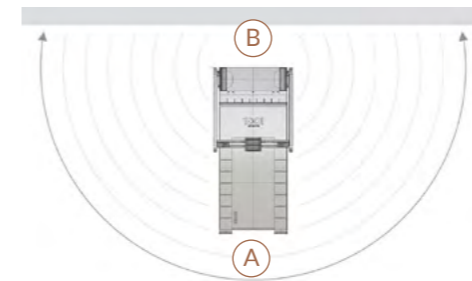

360° SPACE

NO WALL MOUNTED

TO TRAIN UP TO 8 PEOPLE IN THE SAME TIME

180° SOLUTIONS

MINIMUM
PRODUCT
SPACE **3,4** SQM

WALL MOUNTED (15 cm)
FRONTAL position:
• A side use for training

180° SOLUTIONS

MINIMUM
PRODUCT
SPACE **4,2** SQM

NEAR THE WALL (70 cm)
FRONTAL position:
• A side use for training
• B side use for storage
LATERAL position:
• A side use for training
• B side use for training / storage

360° SOLUTIONS

MINIMUM
PRODUCT
SPACE **5,7** SQM