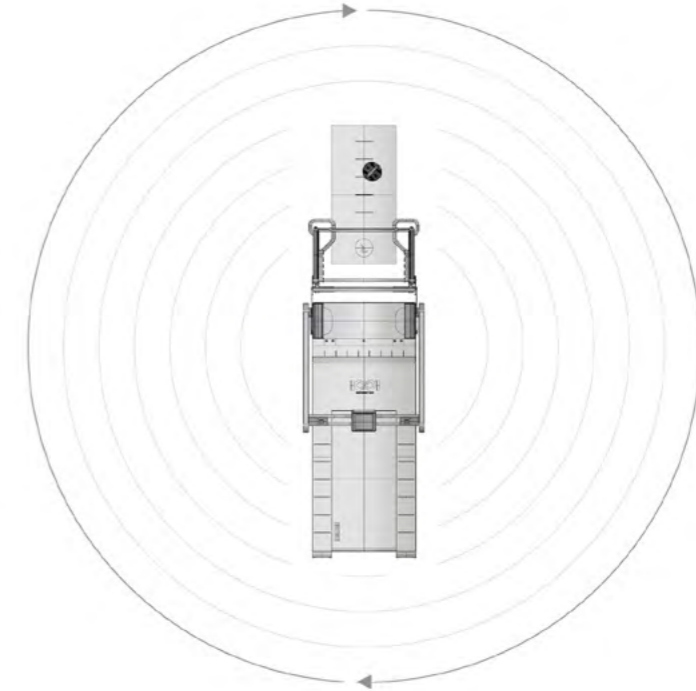

AREA SET-UP

ONE-INFINITY-ONE IS VERSATILE AND CAN FIT IN ANY SPACE, CREATING REAL TRAINING AREAS WHERE USERS CAN PERFORM A SAFE AND EFFECTIVE WORKOUT.

180° SPACE

WALL MOUNTED

TO TRAIN UP TO 5 PEOPLE IN THE SAME TIME

360° SPACE

NO WALL MOUNTED

TO TRAIN UP TO 8 PEOPLE IN THE SAME TIME

180° SOLUTIONS

MINIMUM
PRODUCT
SPACE **3,4** SQM

WALL MOUNTED (15 cm)
FRONTAL position:
• A side use for training

180° SOLUTIONS

MINIMUM
PRODUCT
SPACE **4,2** SQM