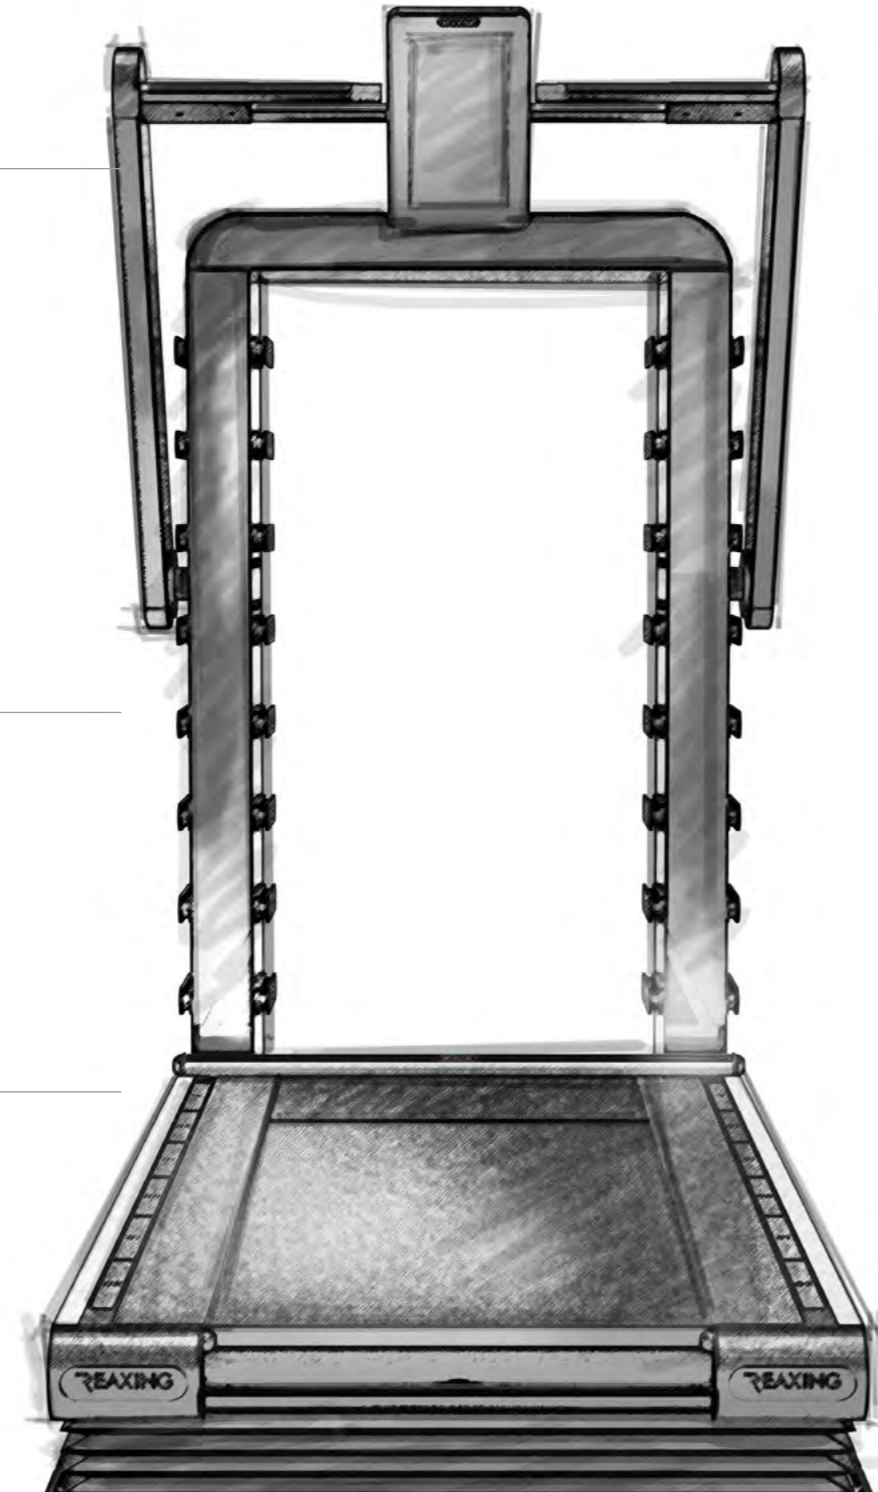

100% ITALIAN STYLE

INNOVATION, ELEGANCE, ERGONOMIC DESIGN
AND ADVANCED TECHNOLOGY IN A STYLISH
AND UNIQUE DESIGN.