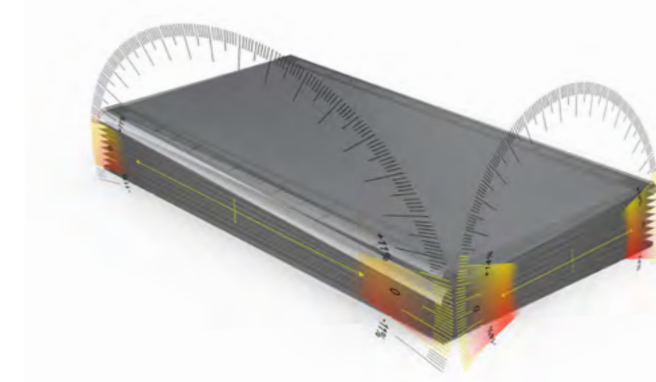

innovation

4-IN-ONE TRAINING SOLUTIONS

PROPRIOCEPTIVE TREADMILL

The only treadmill in the world that performs sudden and unpredictable inclinations in all directions while running.

REAX BOARD

The only training board adopting the **Sudden Dynamic Impulse** technology.