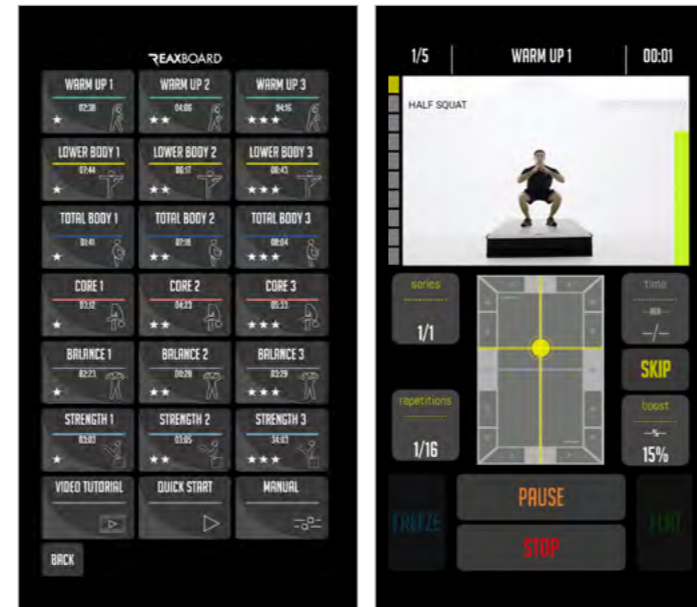

REAX TABLET

AN OPTIONAL TABLET INTEGRATED WITH A DEDICATED APP ALLOWS THE USER TO PROGRAM AND CONTROL EACH PHASE OF THE WORKOUT. IT IS ALSO POSSIBLE FOR THE TRAINER TO GIVE AND MODIFY THE IMPULSES DURING THE EXERCISE.

LEADING THE GAME

LIVE
M O D E

THE SPECIAL LIVE PROGRAM (AVAILABLE ONLY ON TABLET) ALLOWS THE TRAINER TO KEEP CONTROL OF THE INTERFERENCES.

PRO2 INTERFACES

4 DIFFERENT POSSIBILITIES OF USE, SELECTABLE FROM THE CONSOLE HOMEPAGE: REAX RUN FOR RUNNING, REAX BOARD FOR BODYWEIGHT EXERCISES, REAX FUNCTIONAL FOR NEUROMUSCULAR TRAINING AND REAX TIMER TO BETTER MANAGE YOUR WORKOUTS.

Home

Reax Board

Reax Timer

Reax Run

Reax Functional

LIGHTING SYSTEM

OPTIONAL

REAX 1001 PRO2 VERSION CAN BE EQUIPPED WITH THE REAX LIGHTS PRO SYSTEM CONTROLLED BY A DEDICATED REAX TABLET.