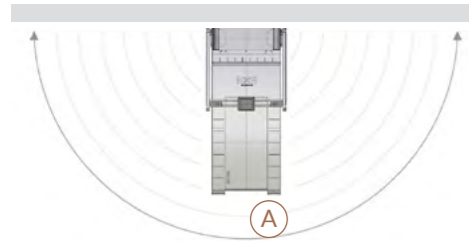

360° SPACE

NO WALL MOUNTED

TO TRAIN UP TO 8 PEOPLE IN THE SAME TIME

180° SOLUTIONS

MINIMUM
PRODUCT
SPACE **3,4** SQM

WALL MOUNTED (15 cm)
FRONTAL position:
• A side use for training

180° SOLUTIONS

MINIMUM
PRODUCT
SPACE **4,2** SQM