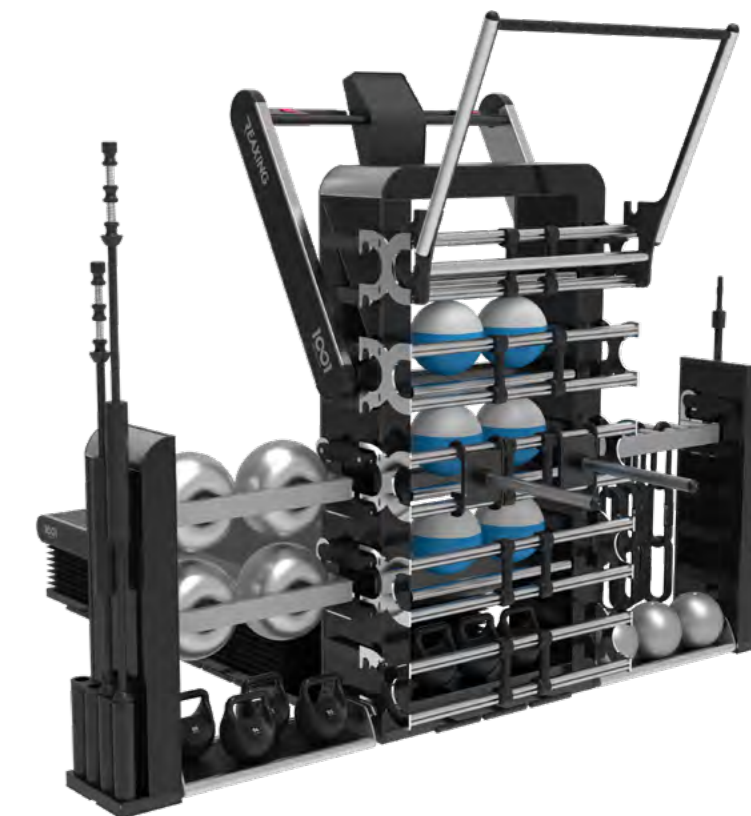

CONFIGURATION EXAMPLES

1001 CAN COME IN MANY DIFFERENT CONFIGURATIONS TO PERFECTLY FIT YOUR NEEDS. A WIDE RANGE OF ACCESSORIES FOR TRAINING AND STORAGE PURPOSES ARE AVAILABLE.