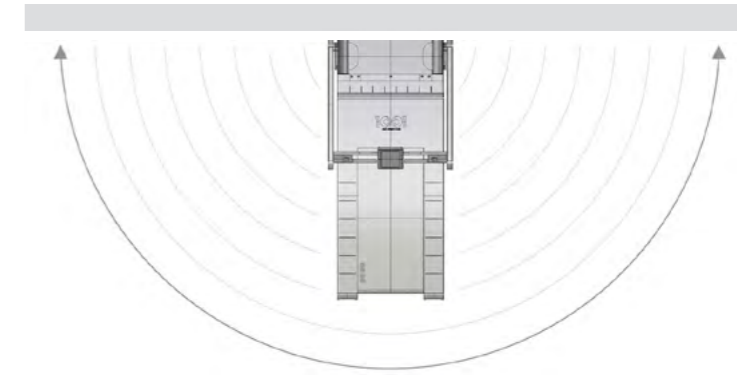

AREA SET-UP

ONE-INFINITY-ONE IS VERSATILE AND CAN FIT IN ANY SPACE, CREATING REAL TRAINING AREAS WHERE USERS CAN PERFORM A SAFE AND EFFECTIVE WORKOUT.

180° SPACE

WALL MOUNTED

TO TRAIN UP TO 5 PEOPLE IN THE SAME TIME