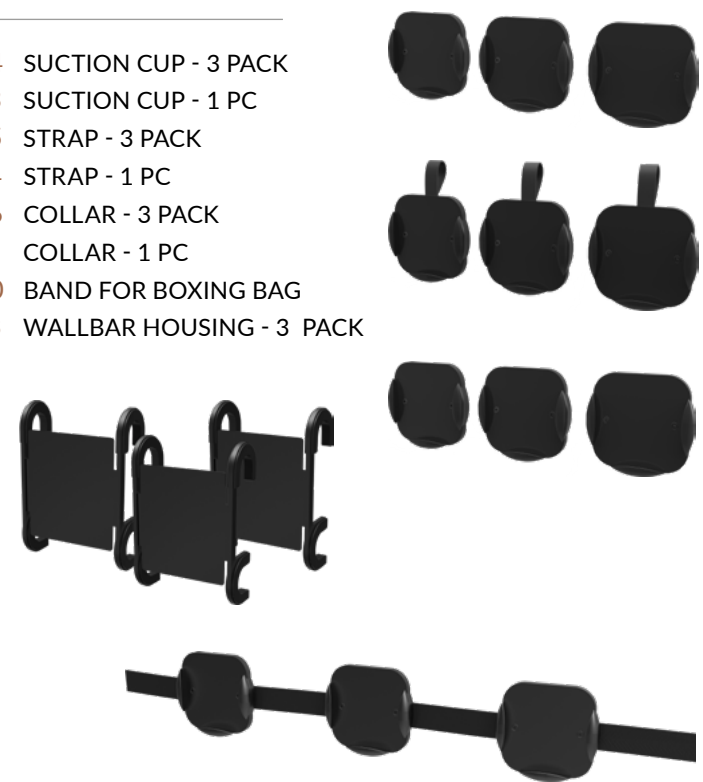

SATELLITE HOUSING

- RE 1034 SUCTION CUP - 3 PACK
- RE 1163 SUCTION CUP - 1 PC
- RE 1035 STRAP - 3 PACK
- RE 1164 STRAP - 1 PC
- RE 1036 COLLAR - 3 PACK
- RE 1165 COLLAR - 1 PC
- RE 1040 BAND FOR BOXING BAG
- RE 1013 WALLBAR HOUSING - 3 PACK