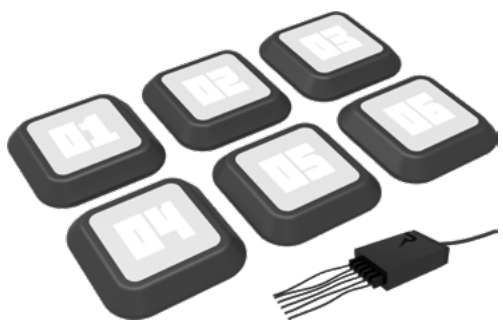

REAX LIGHTS PRO1 / PRO2

TECHNICAL SPECS

EQUIPMENT SPECIFICATIONS

N ° SATELLITES	12/6
WIFI	YES
BLUETOOTH	NO
COVER COLOR	BLACK
WORKING RANGE (Ø)	5000 CM 1968,5 IN
LIGHT COLOR	RED, GREEN, BLUE, YELLOW, CYAN, MAGENTA
TIME OF USE (ESTIMATED)	8 H
LIFE EXPECTANCY (>80%)	500 CYCLES
INDUCTION CHARGING	YES
CHARGING WITH CABLE	YES
POWER ON SOUND SIGNAL	YES
BATTERY STATUS LEVEL	YES (AT STARTUP)
BATTERY CHARGER WITH CABLE	YES
IR SENSOR	YES
ROUTER	YES

EQUIPMENT DIMENSION AND WEIGHT

WIDTH	16,5 CM | 6,49 IN
LENGTH	16,5 CM | 6,49 IN
HEIGHT	3,5 CM | 1,37 IN
SINGLE SATELLITE WEIGHT	0,6 KG | 1 LB

POWER REQUIREMENTS

INTERNATIONAL 240 VAC	YES
USA AND CANADA 110 VCA	YES

REGULATORY

CE	YES

REAX LIGHTS PRO3

TECHNICAL SPECS

EQUIPMENT SPECIFICATIONS

N ° SATELLITES	4
WIFI	NO
BLUETOOTH	YES
COVER COLOR	BLACK
WORKING RANGE (Ø)	1000 CM 393,7 IN
LIGHT COLOR	RED, GREEN, BLUE, YELLOW, CYAN, MAGENTA
TIME OF USE (ESTIMATED)	8 H
LIFE EXPECTANCY (>80%)	500 CYCLES
INDUCTION CHARGING	NO
CHARGING WITH CABLE	YES
POWER ON SOUND SIGNAL	YES
BATTERY STATUS LEVEL	YES (AT STARTUP)
BATTERY CHARGER WITH CABLE	YES
IR SENSOR	YES
ROUTER	NO

EQUIPMENT DIMENSION AND WEIGHT

WIDTH	16,5 CM | 6,49 IN
LENGTH	16,5 CM | 6,49 IN
HEIGHT	3,5 CM | 1,37 IN
SINGLE SATELLITE WEIGHT	0,6 KG | 1 LB