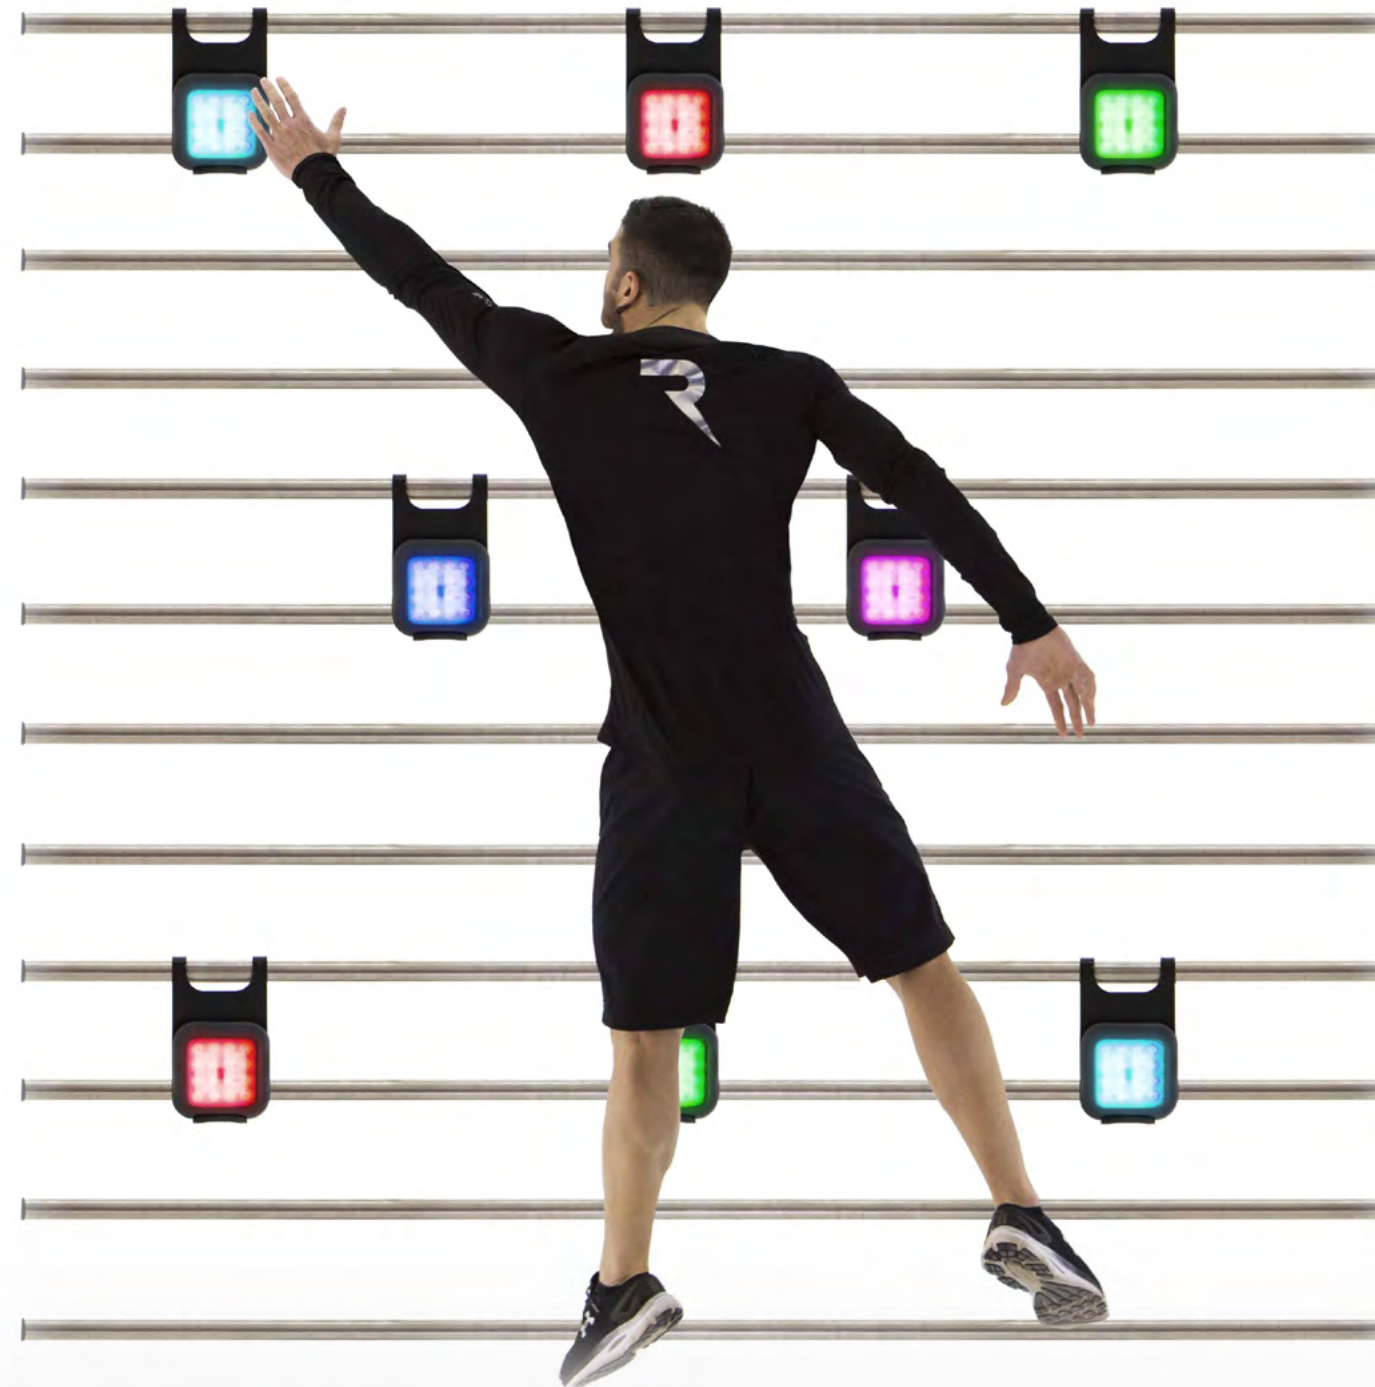

# REAX LIGHTS

TEST YOUR SKILLS AND IMPROVE THEM DAY  
BY DAY WITH THE WORLD'S MOST ADVANCED  
TRAINING SYSTEM.

A PATENTED TECHNOLOGY TO IMPROVE MOTOR SKILLS, COGNITION,  
PERIPHERAL VISION AND REACTIVITY.