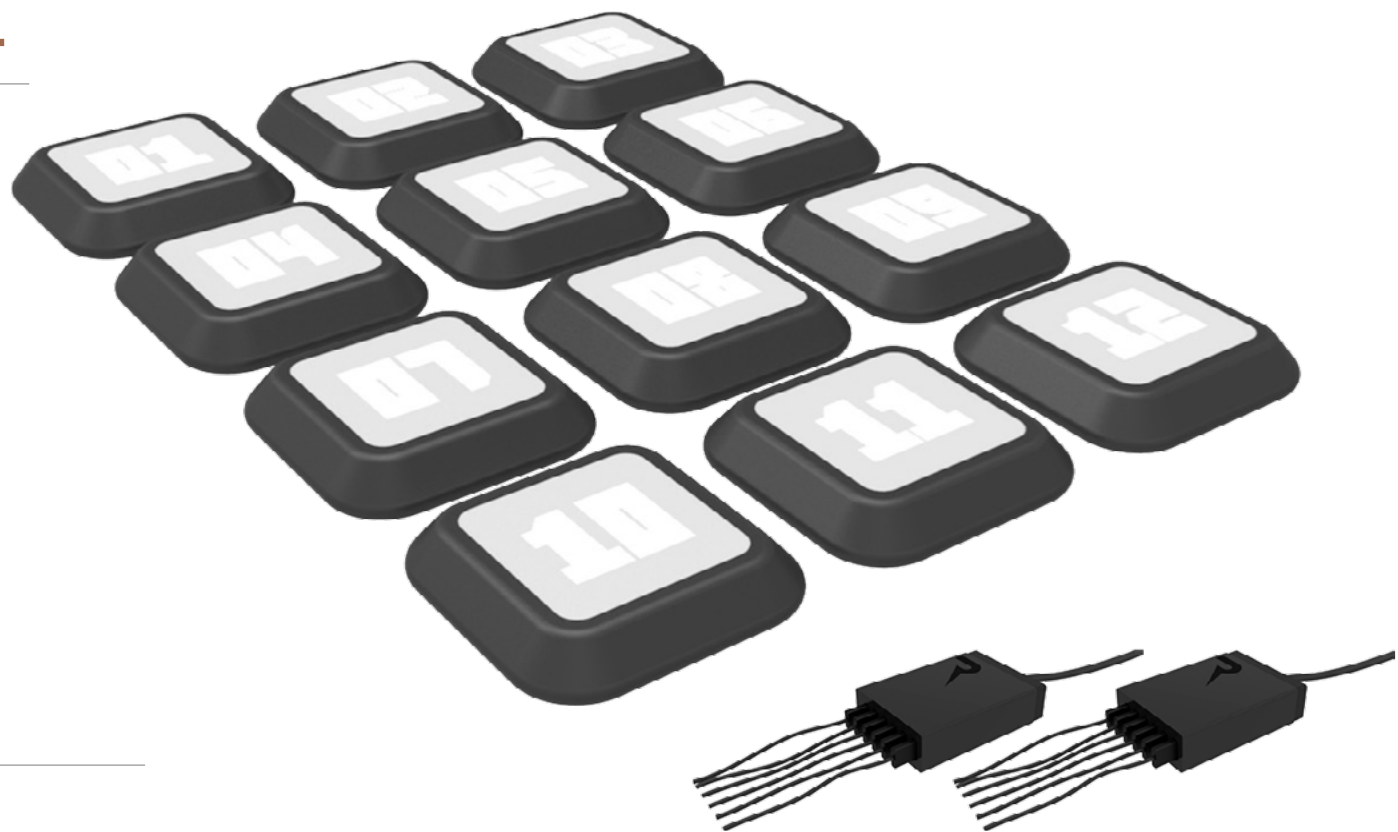

RE 1020

REAX LIGHTS

PRO1

- 12 SATELLITES
- 6 LIGHT COLORS
- INDUCTION CHARGING

WIFI

RE 1169