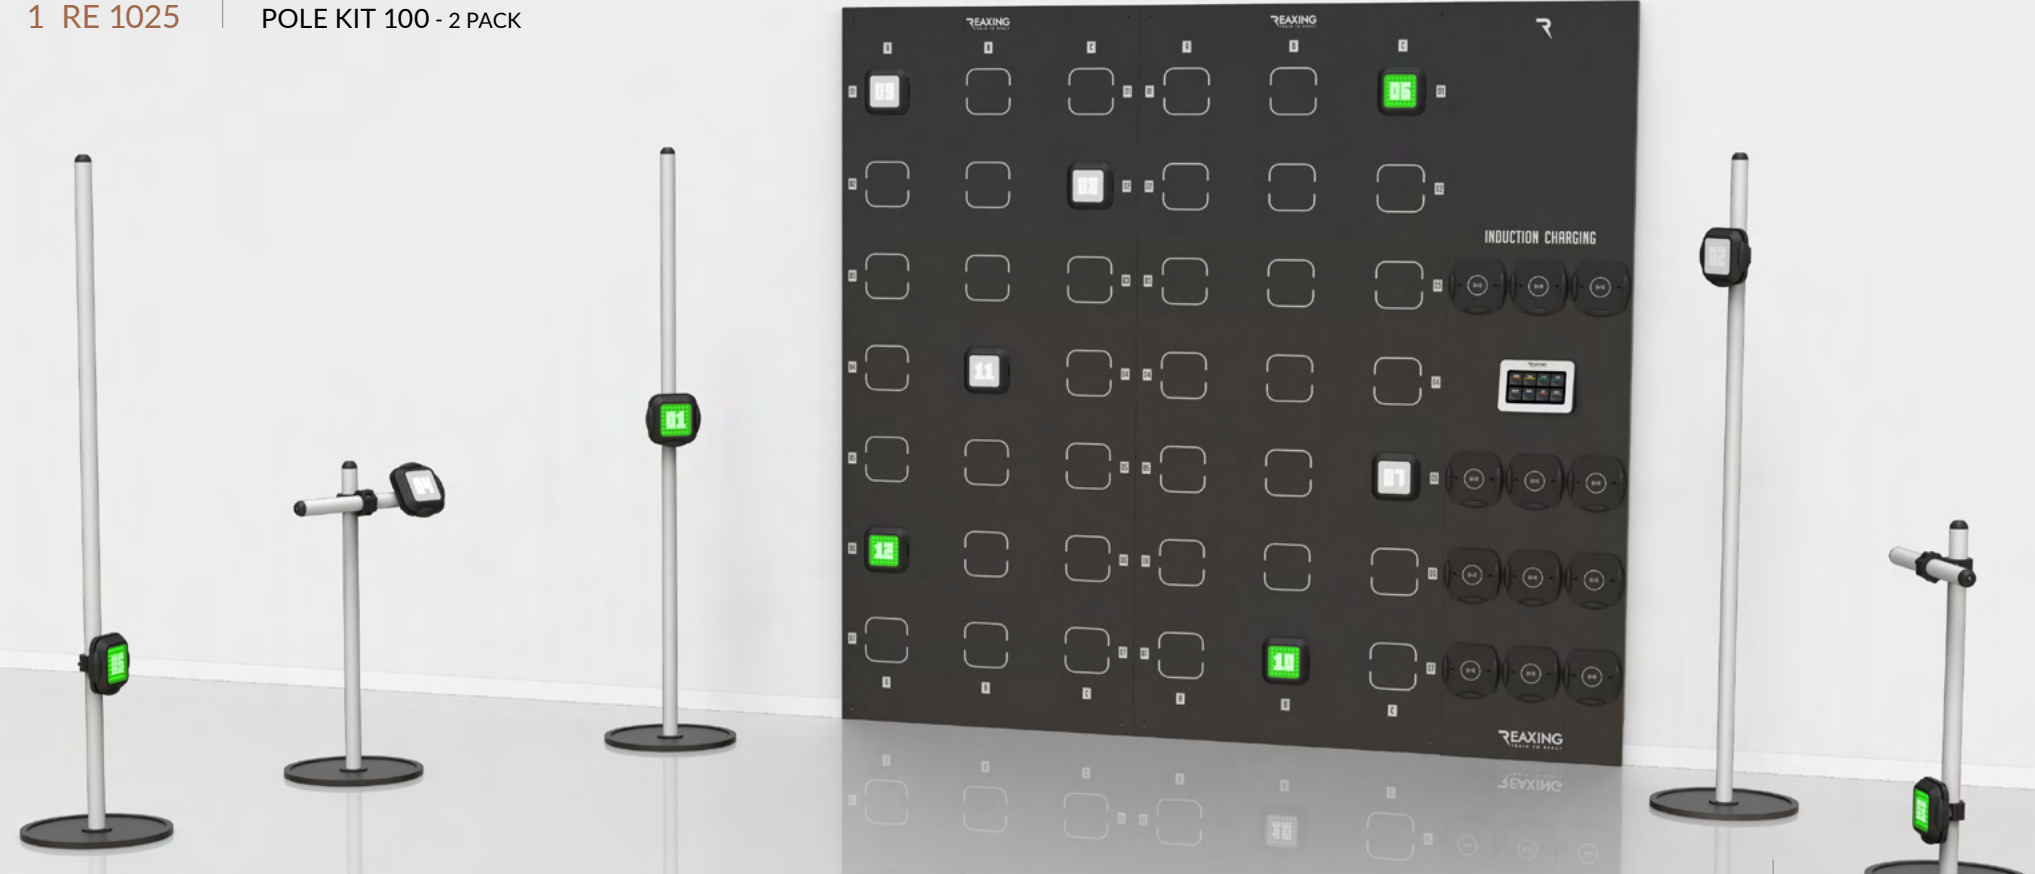

OPTIONAL

- RE 1034 SATELLITE HOUSING SUCTION CUP - 3 PACK
- RE 1035 SATELLITE HOUSING STRAP - 3 PACK
- RE 1036 SATELLITE HOUSING COLLAR - 3 PACK
- RE 1037 JUNCTION POLE
- RE 1039 FLOOR FOR PANEL
- RE 1000 TABLET
- RE 1029 WIRELESS WIFI ROUTER (TRAVEL BAG INCLUDED)
- RE 1173 REAX APPAREL S/M
- RE 1174 REAX APPAREL L/XL