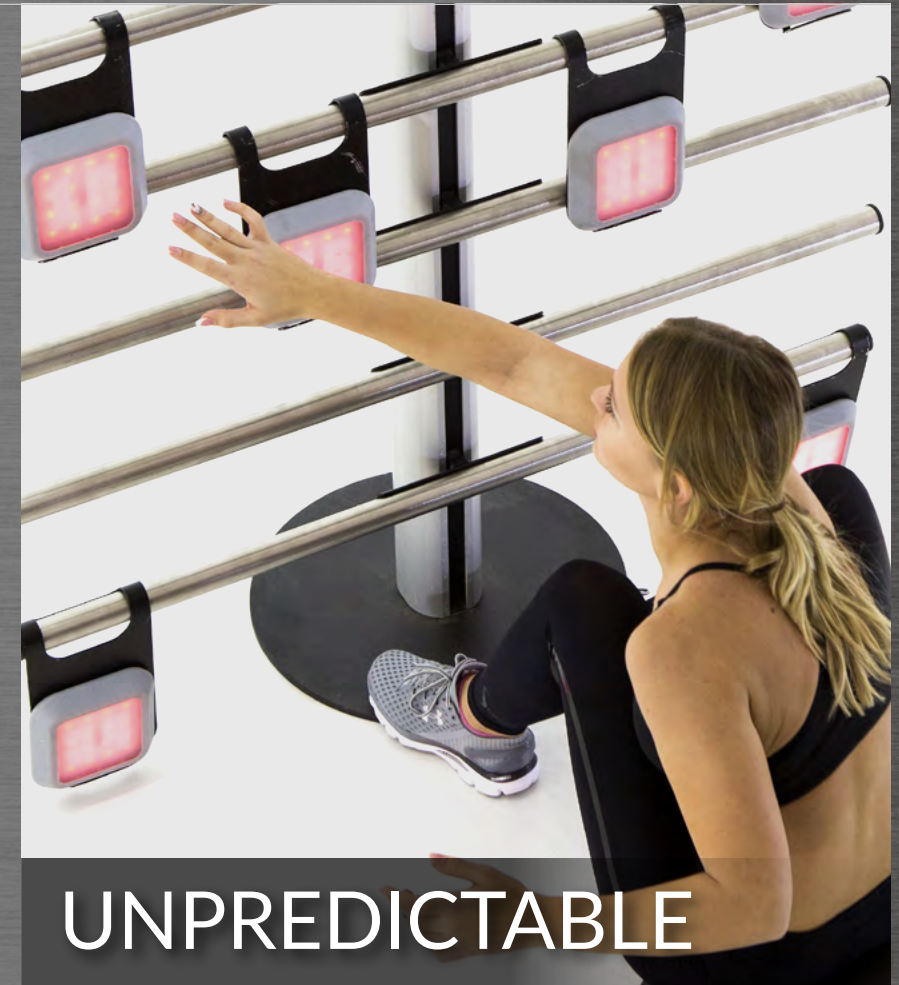

UNPREDICTABLE

A new vision based on the everyday and sport needs:
the ability to react to changing and unexpected situations.