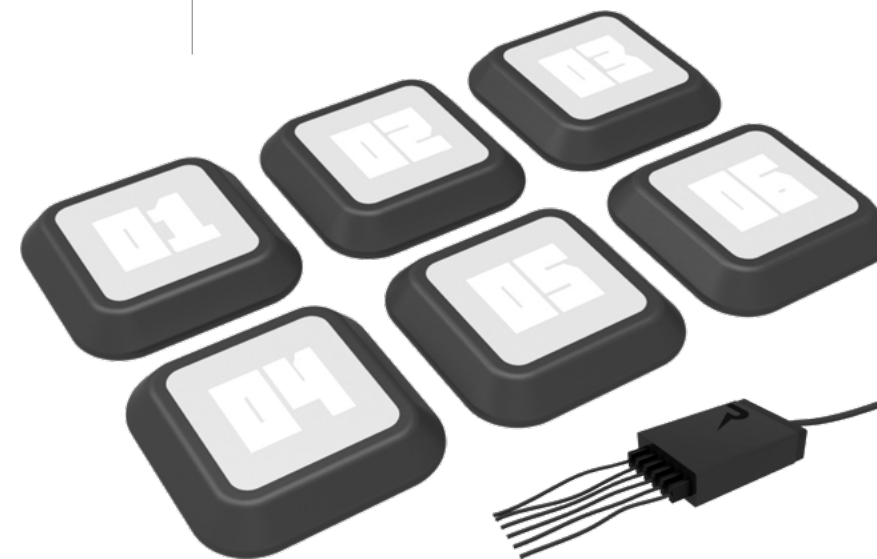

REAX LIGHTS

PRO2

- 6 SATELLITES
- 6 LIGHT COLORS
- INDUCTION CHARGING

WIFI

RE 1147