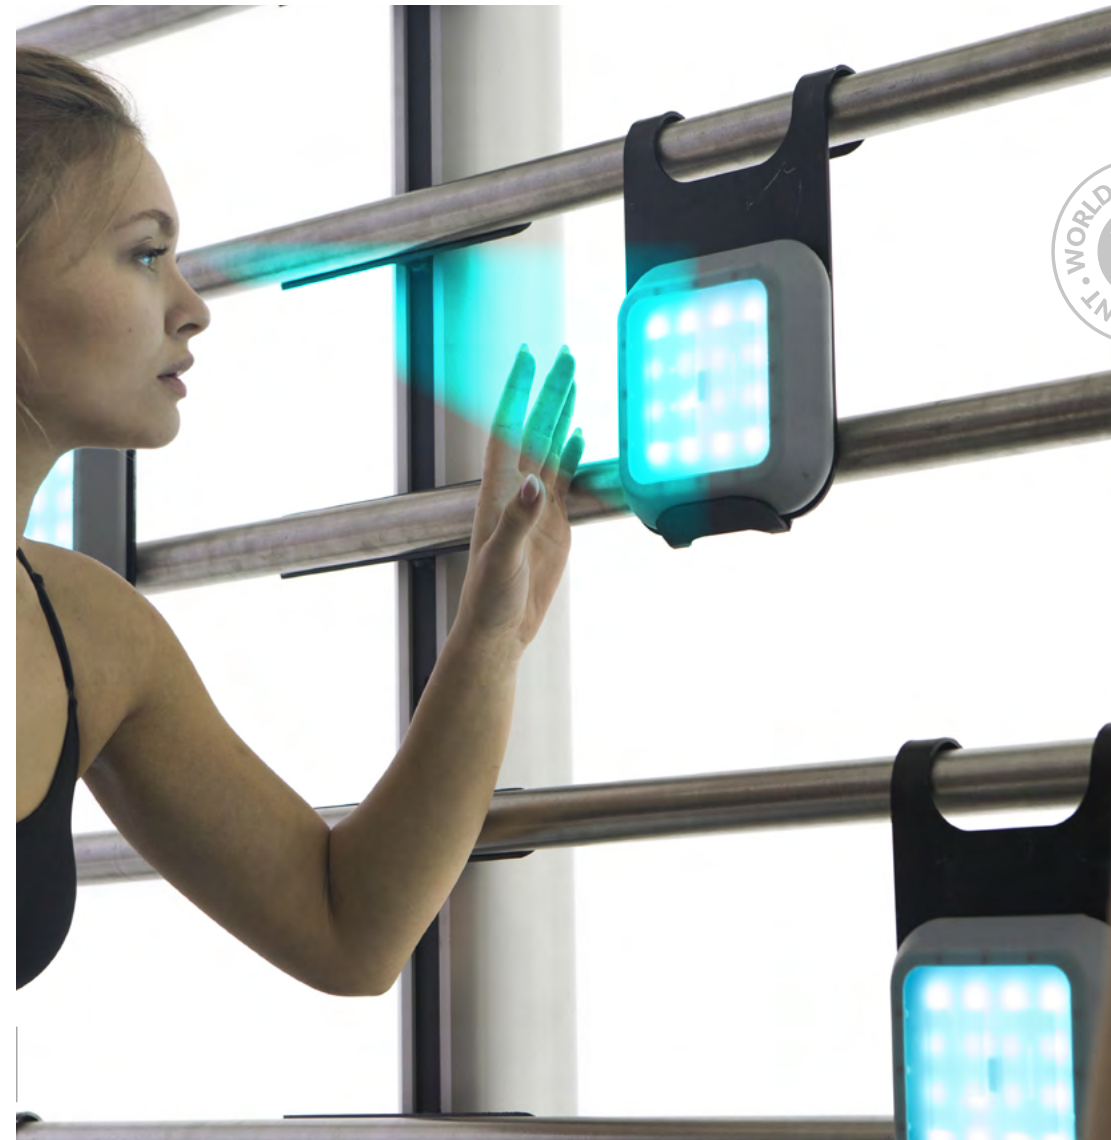

# INNOVATIVE?

The construction of a visual stimulation training and its translation into motor gestures has always been considered an elite field. Thanks to our Reax Lights this opportunity is now reachable by all the professionals in the industry.