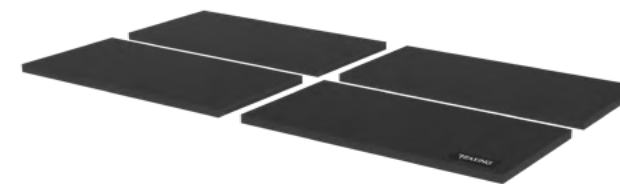

SOFT MAT 50 - 4 PACK

RE 1044

EACH PART

LENGTH	CM | IN	50,00 | 19,69
HEIGHT	CM | IN	3,00 | 1,18
WIDTH	CM | IN	100,00 | 39,37