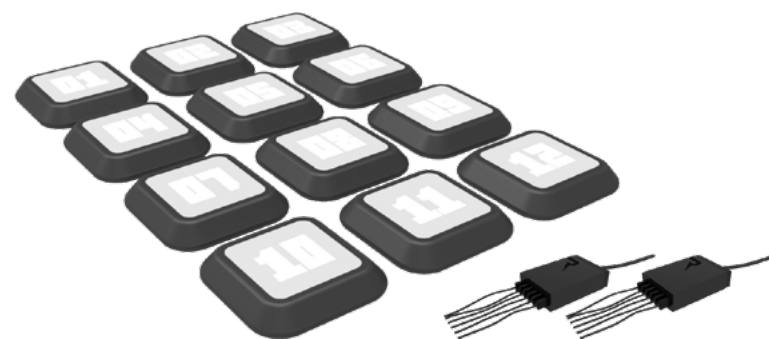

REAX LIGHTS PRO1 / PRO2

TECHNICAL SPECS

EQUIPMENT SPECIFICATIONS

N ° SATELLITES	12/6
WIFI	YES
BLUETOOTH	NO
COVER COLOR	BLACK
WORKING RANGE (Ø)	5000 CM 1968,5 IN
LIGHT COLOR	RED, GREEN, BLUE, YELLOW, CYAN, MAGENTA
TIME OF USE (ESTIMATED)	8 H
LIFE EXPECTANCY (>80%)	500 CYCLES
INDUCTION CHARGING	YES
CHARGING WITH CABLE	YES
POWER ON SOUND SIGNAL	YES
BATTERY STATUS LEVEL	YES (AT STARTUP)
BATTERY CHARGER WITH CABLE	YES
IR SENSOR	YES
ROUTER	YES

EQUIPMENT DIMENSION AND WEIGHT

WIDTH	16,5 CM | 6,49 IN
LENGTH	16,5 CM | 6,49 IN
HEIGHT	3,5 CM | 1,37 IN
SINGLE SATELLITE WEIGHT	0,6 KG | 1 LB

POWER REQUIREMENTS

INTERNATIONAL 240 VAC	YES
USA AND CANADA 110 VCA	YES

REGULATORY

CE	YES

REAX LIGHTS PRO3

TECHNICAL SPECS

EQUIPMENT SPECIFICATIONS

N ° SATELLITES	4
WIFI	NO
BLUETOOTH	YES
COVER COLOR	BLACK
WORKING RANGE (Ø)	1000 CM 393,7 IN
LIGHT COLOR	RED, GREEN, BLUE, YELLOW, CYAN, MAGENTA
TIME OF USE (ESTIMATED)	8 H
LIFE EXPECTANCY (>80%)	500 CYCLES
INDUCTION CHARGING	NO
CHARGING WITH CABLE	YES
POWER ON SOUND SIGNAL	YES
BATTERY STATUS LEVEL	YES (AT STARTUP)
BATTERY CHARGER WITH CABLE	YES
IR SENSOR	YES
ROUTER	NO

EQUIPMENT DIMENSION AND WEIGHT

WIDTH	16,5 CM | 6,49 IN
LENGTH	16,5 CM | 6,49 IN
HEIGHT	3,5 CM | 1,37 IN
SINGLE SATELLITE WEIGHT	0,6 KG | 1 LB