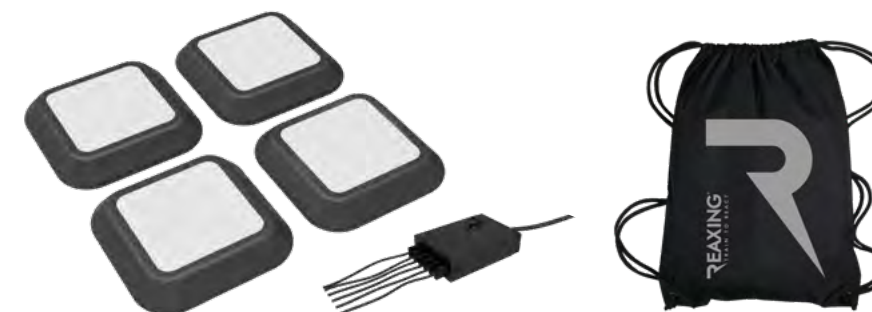

REAX LIGHTS PRO3

STARTER 4

1 RE 1147

REAX LIGHTS - PRO3 STARTER 4