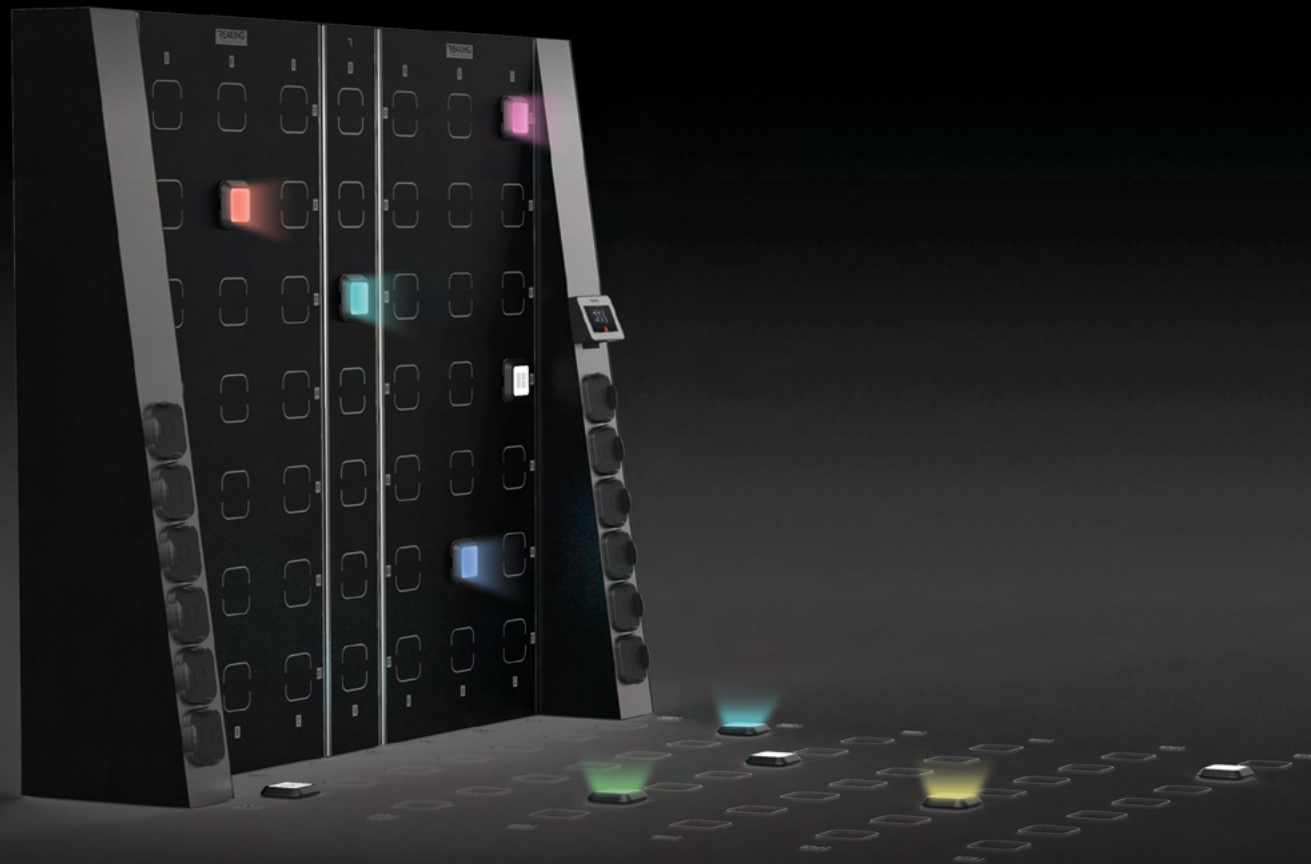

# APPARATUS

PRO  
REAX LIGHTS

---